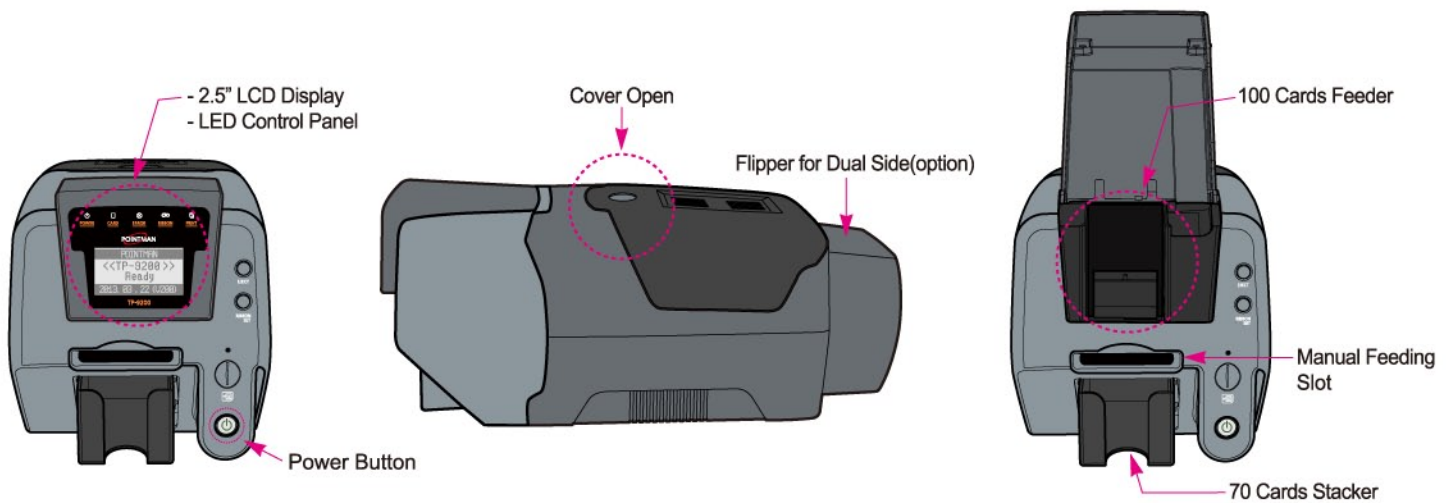

POINTMAN TP-9200 ID CARD PRINTER

PRINTER

- Direct-to-card Dye-sublimation / Resin thermal transfer
- Single or Dual sided printing
- Edge-to Edge printing
- Full-color and monochrome printing capability
- 300 dpi (11.8 dpm), 16.7 Million Color
- 128MB memory

CARD

- Card Type: PVC and composite PVC Cards
- Card Thickness: 0.4mm ~ 1.2mm card
- Card Format: ISO CR80-ISO 7810 (53.98mm x 85.60mm)
- Capacity
  - Input hopper: 100 cards (0.76mm)
  - Output hopper: 70cards (0.76mm)
  - Manual single feed: 1 card input

CONSUMABLE

Ribbon

- YMCKO: 200 prints/roll
- YMCKO-K: 170 prints/roll
- Half YMCKO: 400 prints/roll
- KO: 500 prints/roll
- Monochrome ribbon: 1000 prints/roll
  - Automatic identification of ribbon type and set up
  - Monochrome ribbon type
  - (Blue, Red, Green, White, Metallic Gold, Metallic Silver)

*Strongly recommended for optimal printing quality, proper printer performance and longest lifespan of your print head.

PRINTING SPEED *under specific condition

- Full-Color Printing
  - Single Side: more than 150 cards / hour
  - Dual Side: more than 100 cards / hour
- Mono printing
  - 700 cards / hour

OPTIONAL ENCODING

- Magnetic Stripe encoding
  - ISO7811 (Track 1,2,3)
  - Coercivity: Hico & LoCo
- Contact smart card encoding
  - ISO7816
  - EMV Level 1 (PS/SC, serial) and PBOC 3.0 certified
- Contactless smart card encoding
  - ISO14443 A/B, ISO15693, Mifare

INTERFACE

- USB2.0 (High-Speed)
- Built in 10/100 Ethernet IP Port (optional)

DISPLAY

- 4-line white LCD indicates status of printer
- LEDs notifications of empty/low level ribbon, empty input hopper, error

DRIVER & SOFTWARE

- Operating system
  - Windows Vista, Windows 7 & 8, Windows 2003/ 2008 server
- Software Package
  - "Card Designer" for Easy Printing
- Font
  - True Type Fonts via Windows Drivers

OPERATING ENVIRONMENT

- Min / Max operating temperature (5 / 40°C)
- Humidity: 20% to 65% non-condensing
- Min/max storage temperature (-10 / 60 °C)
- Storage humidity: 20% to 70% non-condensing

CERTIFICATION

- FCC Class A,
- CE (EN 55022 Class A, EN 55024), CCC, KCC
- ENERGY STAR
- RoHS

POWER

- Input: AC 100V~240V, 50/60hz
- Output: DC 24V, 3.75

PACKAGING CONTENT

- Printer
- User manual
- CD-ROM (driver, software and user manual)
- USB printer cable
- Cleaning roller and card (CR-80)
- Power supply and cord

PRINTER DIMENSION AND WEIGHT

- Single: 403 (L) X 192 (W) X 202 (H)mm
- Dual: 471 (L) X 192 (W) X 202 (H)mm
- Weight Single: 5.5 kg / Dual: 6.5kg

CLEANING KIT (sold separately)

- Standard Kit
  - (T-Card 2 pcs, CR-80 Cleaning Card 2pcs, Alcohol Swab 3 pcs)
- Advanced Kit
  - (T-card 3pcs, CR-80 Cleaning Card 5pcs, Alcohol Swab 7 pcs, Thermal Cleaning Pen 1 pcs)
- CR-80 Cleaning Card, Thermal Print Head Cleaning Pen

WARRANTY

- Printer 2-years
- Printer Head 2-years

POINTMAN KOREA - Seoul, Korea
www.pointman.co.kr
sales@pointman.co.kr

POINTMAN CHINA - Shenzhen, China
www.pointmanchina.com
justin@pointmanchina.com

POINTMAN USA - New Jersey, USA
www.pointmanusa.com
jamesk@pointmanusa.com