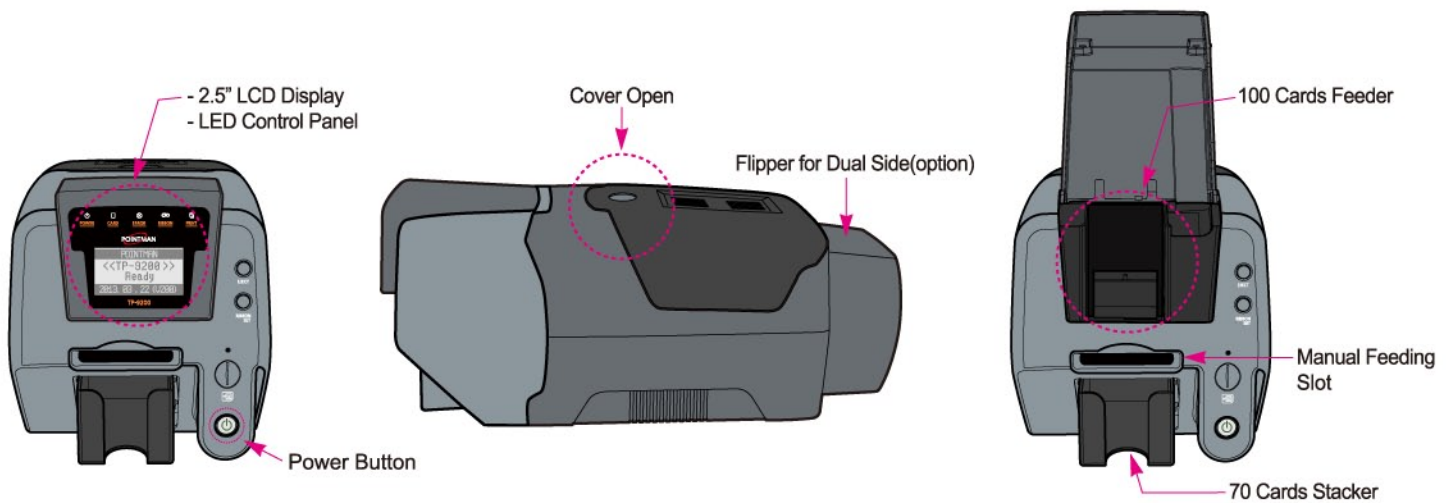

Use for

- **ID and access control cards**
- **Instant issuance of debit cards**
- **Personalized gift, membership and loyalty cards**

Engineered for your plastic card printing

Ideal for your flexible plastic card printing! TP-9200 is a fast and high performance card printer that offers various options like dual side printing, magnetic stripe, contact and contactless smart card encoding. TP-9200 saves time with fast printing speed plus a convenient, a 100 card feeder, output hopper and a hand-feed slot conveniently placed at the front of the printer.

USB interface, optional Ethernet and plug & play driver certified by Microsoft ensure that TP-9200 printer can be easily installed and used. Card Designer™ card printing application being provided together with a print driver enables you to create your own ID cards and to connect your printing database easily without having to install any additional software.

POINTMAN TP-9200 ID CARD PRINTER

PRINTER

- Direct-to-card Dye-sublimation / Resin thermal transfer
- Single or Dual sided printing
- Edge-to Edge printing
- Full-color and monochrome printing capability
- 300 dpi (11.8 dpm), 16.7 Million Color
- 128MB memory

CARD

- Card Type: PVC and composite PVC Cards
- Card Thickness: 0.4mm ~ 1.2mm card
- Card Format: ISO CR80-ISO 7810 (53.98mm x 85.60mm)
- Capacity
 - Input hopper: 100 cards (0.76mm)
 - Output hopper: 70cards (0.76mm)
 - Manual single feed: 1 card input